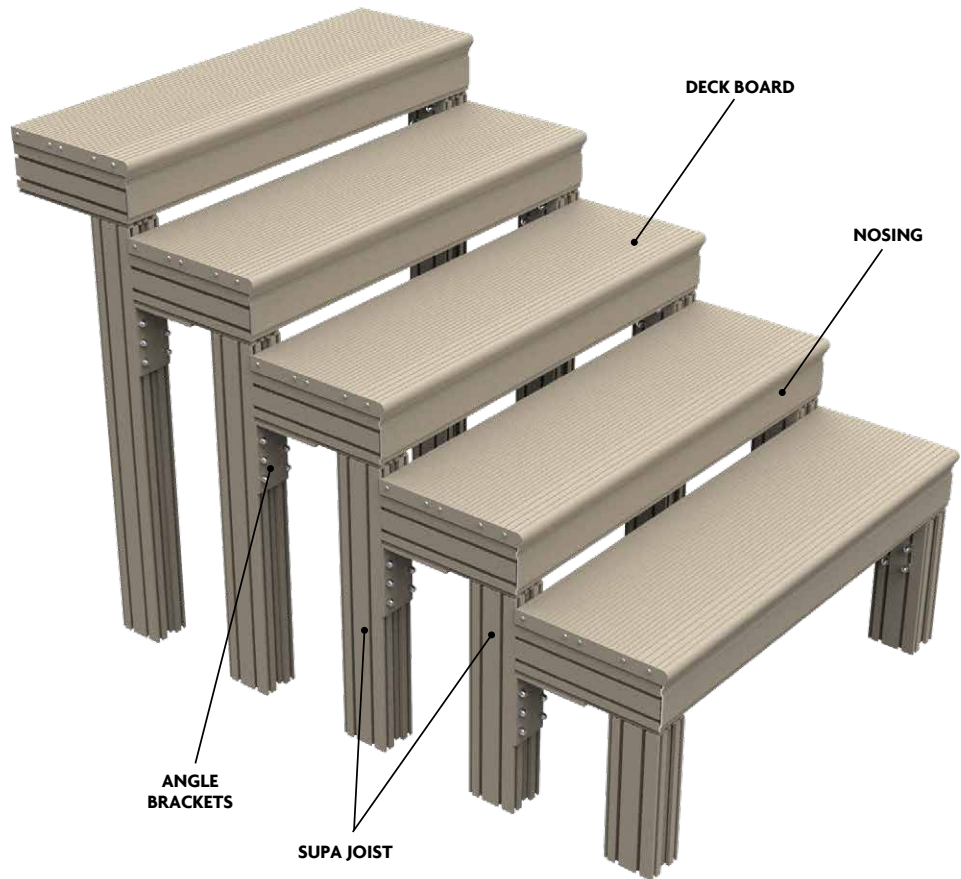

Construction

The Nosing Profiles are modular and work with the AliDeck Standard Board, Slip Resistant Board, Balcony Board, Junior Balcony Board and Supa & Low Joists.

Maintenance

Due to the fact that AliDeck is aluminium and finished using the 5 stage Qualicoat system, little or no maintenance is required. General grime can be removed simply with a damp, lint free cloth or mop with warm soapy water.

Colour Options

AliDeck Nosing Profiles are available in our full range of standard colours. Please refer to our Standard Colour Range datasheet for colour options (available at www.alideck.co.uk/downloads).

Non-standard colours are available on request as special orders, but may affect cost and lead-time. The Nosing Profiles can be supplied non-coated/mill finish to achieve A1 fire rating.