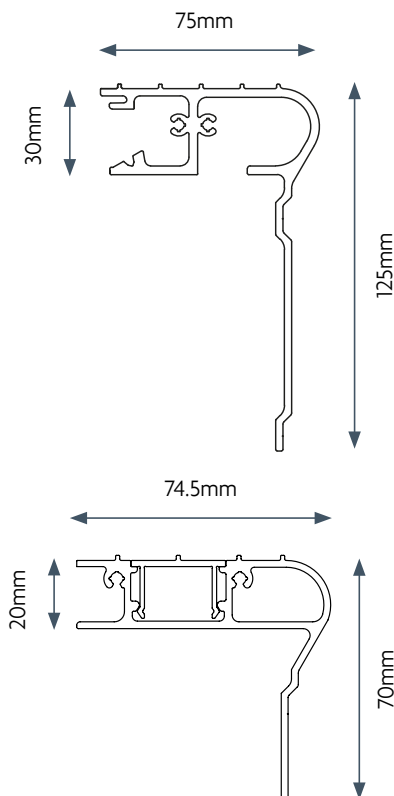

AliDeck NOSING PROFILE

Specification Datasheet

The AliDeck Nosing Extrusion has been designed to work in conjunction with all other AliDeck extrusions. When used with two of our deck boards it is commercially compliant for tread specification. (280mm)

Dimensions

Product Specification

Dimensions:	74.5 x 70mm and 75mm x 125mm
Compliance:	Commercial Tread Specification
Material:	6063 T6 aluminium 30% minimum recycled
Colours:	Textured Silver Grey / Textured Sand.
Stock Extrusion Length:	6m