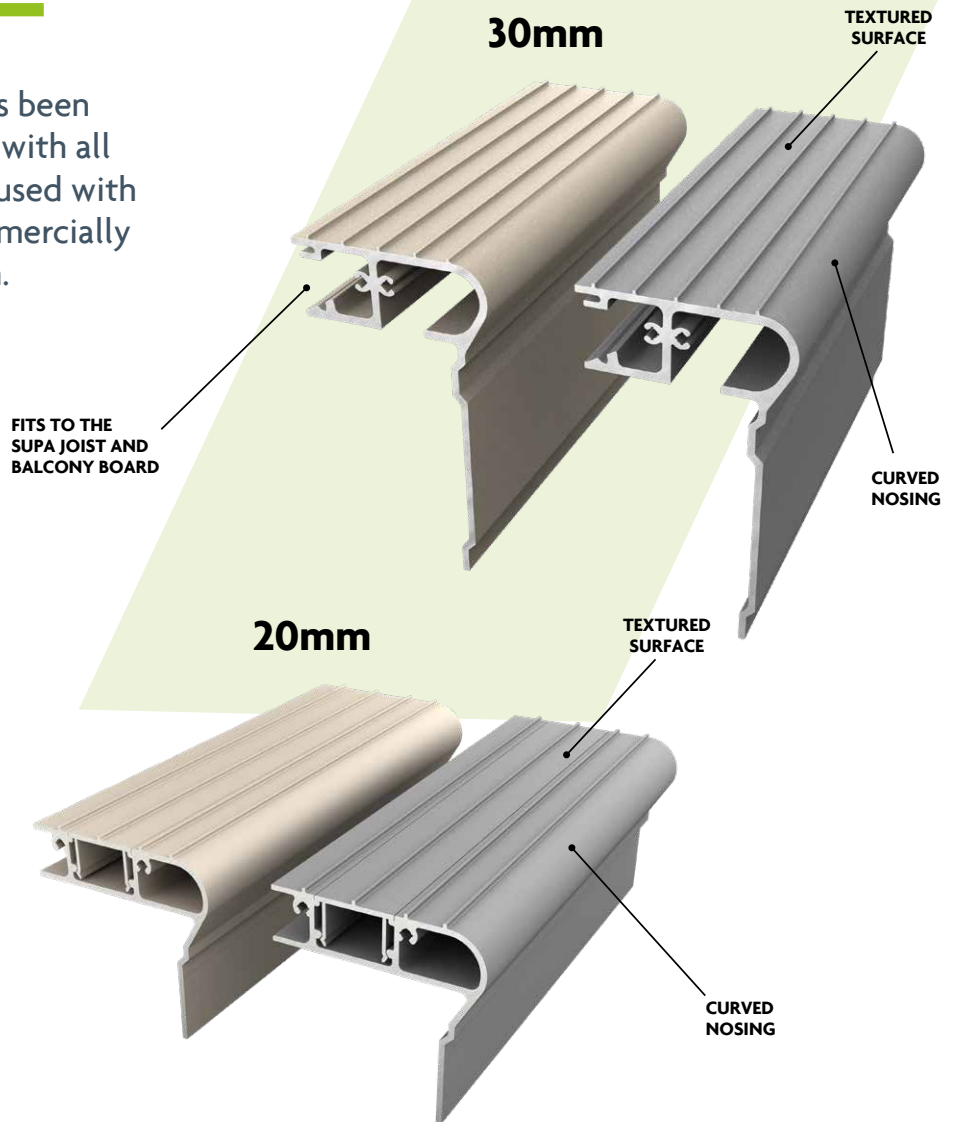

AliDeck NOSING PROFILE

Specification Datasheet

The AliDeck Nosing Extrusion has been designed to work in conjunction with all other AliDeck extrusions. When used with two of our deck boards it is commercially compliant for tread specification. (280mm)

Dimensions

Product Specification

Dimensions:	74.5 x 70mm and 75mm x 125mm
Compliance:	Commercial Tread Specification
Material:	6063 T6 aluminium 30% minimum recycled
Colours:	Textured Silver Grey / Textured Sand.
Stock Extrusion Length:	6m