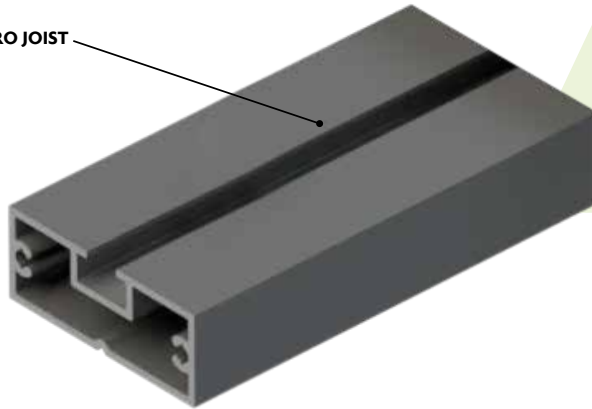

AliDeck MICRO JOIST

Specification Datasheet

The **AliDeck Micro Joist** is our ultra low-profile, extremely cost-effective joist option, designed to deliver the greatest flexibility in build-up heights achievable. Compatible with all AliDeck decking boards and fully compliant with fire regulations.

MICRO JOIST

A2-s1, d0
A2fl-s1
FIRE
RATED