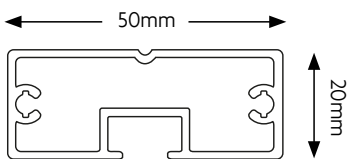

## Specification Datasheet

The **AliDeck Micro Joist** is our ultra low-profile, extremely cost-effective joist option, designed to deliver the greatest flexibility in build-up heights achievable. Compatible with all AliDeck decking boards and fully compliant with fire regulations.

### Dimensions