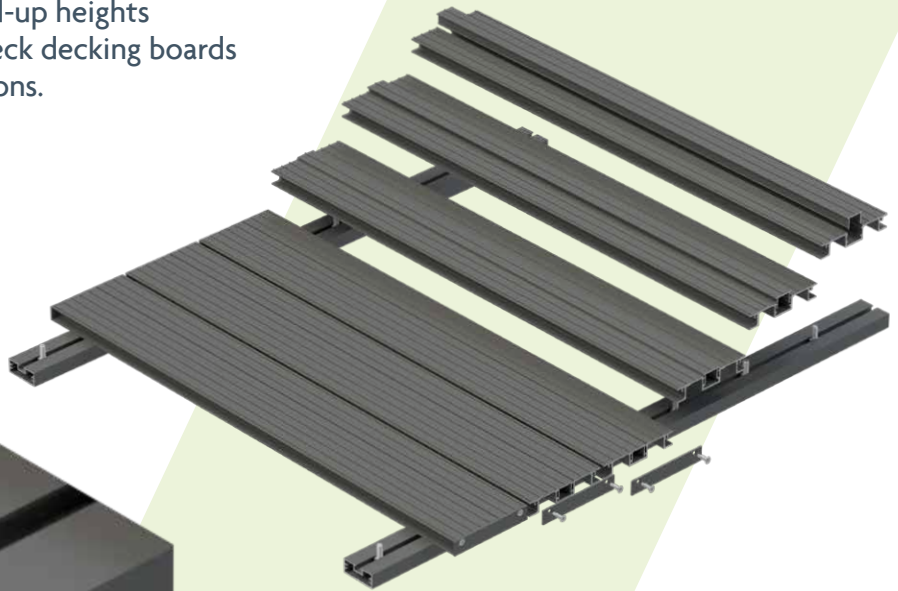

AliDeck MICRO JOIST

Specification Datasheet

The **AliDeck Micro Joist** is our ultra low-profile, extremely cost-effective joist option, designed to deliver the greatest flexibility in build-up heights achievable. Compatible with all AliDeck decking boards and fully compliant with fire regulations.

MICRO JOIST

A2-s1, d0
A2fl-s1
FIRE
RATED