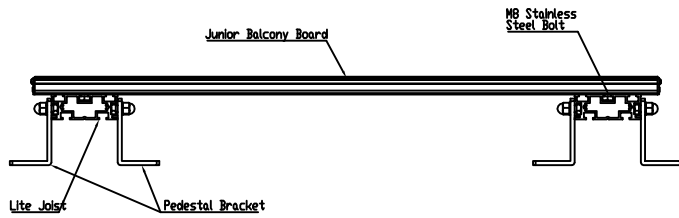

Maximum span between fixings 1000mm

SCALE 1:1

SCALE 1:1

Junior Balcony Board Clip

Maximum length 6000mm
Can be joined

SCALE 1:1

Maximum height 200mm

SCALE 1:1

DETAIL A