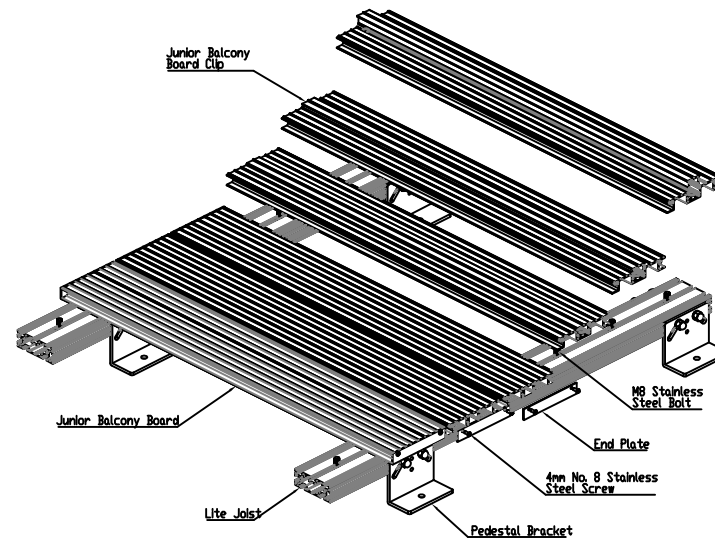

ISOMETRIC VIEW

Board Span (Center to Center of Joists) - 600mm
Joist Span (Center to Center of Pedestals) - 1000mm

Colour : 10 Standard Colours

Date	Page Size	Scale	Drawn
31-01-21	A3 (L)	1:3	Shyam
Issuer	Sequence	(Tot)	Rev
MIL	000001	1/1	V1
Finish	Page		
PPC	1 of 1