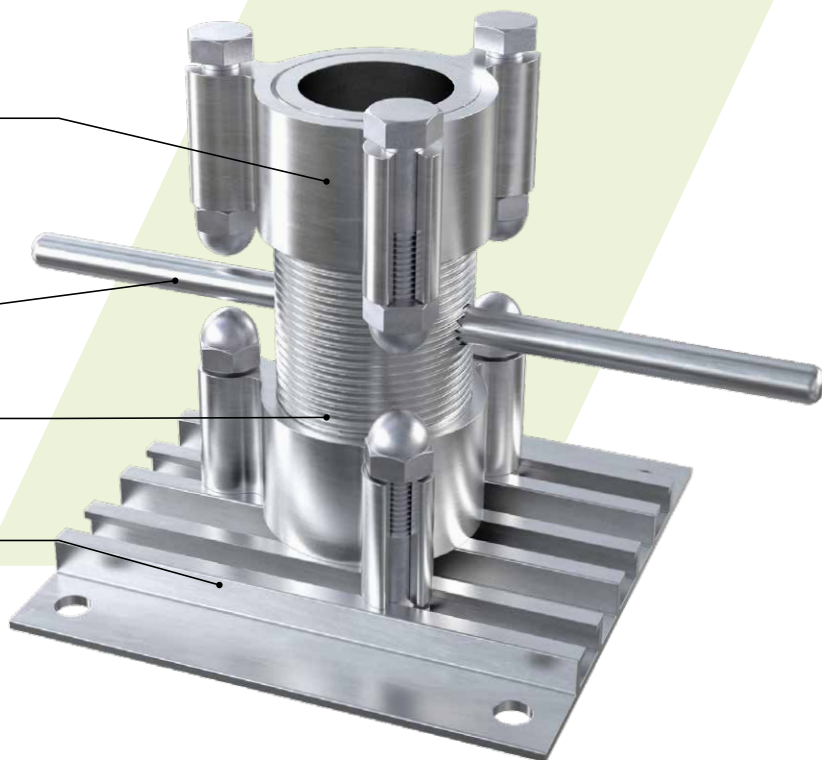

# AliDeck ADJUSTABLE PEDESTAL

Specification  
Datasheet

EASY FIX SUPPORT HEAD

REMOVEABLE ADJUSTER TOOL

THREAD HEIGHT ADJUSTER

EASY FIX BASE SUPPORT

The **AliDeck adjustable pedestal** is a solution driven product, specifically designed for installations where it is key that non-combustible products are installed, this A1 fire rated product is manufactured from 3 aluminium extrusions, which makes it cost effective and quick to install. It works seamlessly with all of the products in our range and gives you the adjustment that is required.

## Product Specification

|                       |   |
|-----------------------|---|
| Fire Rating:          | A1  |
| Material:             | 6063 T6 structural grade aluminium                      |
| Height range          | 50mm to 500mm (Additional heights available on request) |
| Base Diameter:        | 120mm x 120mm   |
| Finish:               | Available in mill finish only                           |
| Biological/chemical   | Resistant to moulds, algae, alkali, bitumen             |
| Certified Compression | 5kN as standard (Data available on request)             |
| Head Diameter         | 80mm  |
| Working Temperature   | -50°C – +100°C  |

## Dimensions

Our Pedestals range in size from 50mm to 500mm depending on your specific requirement.