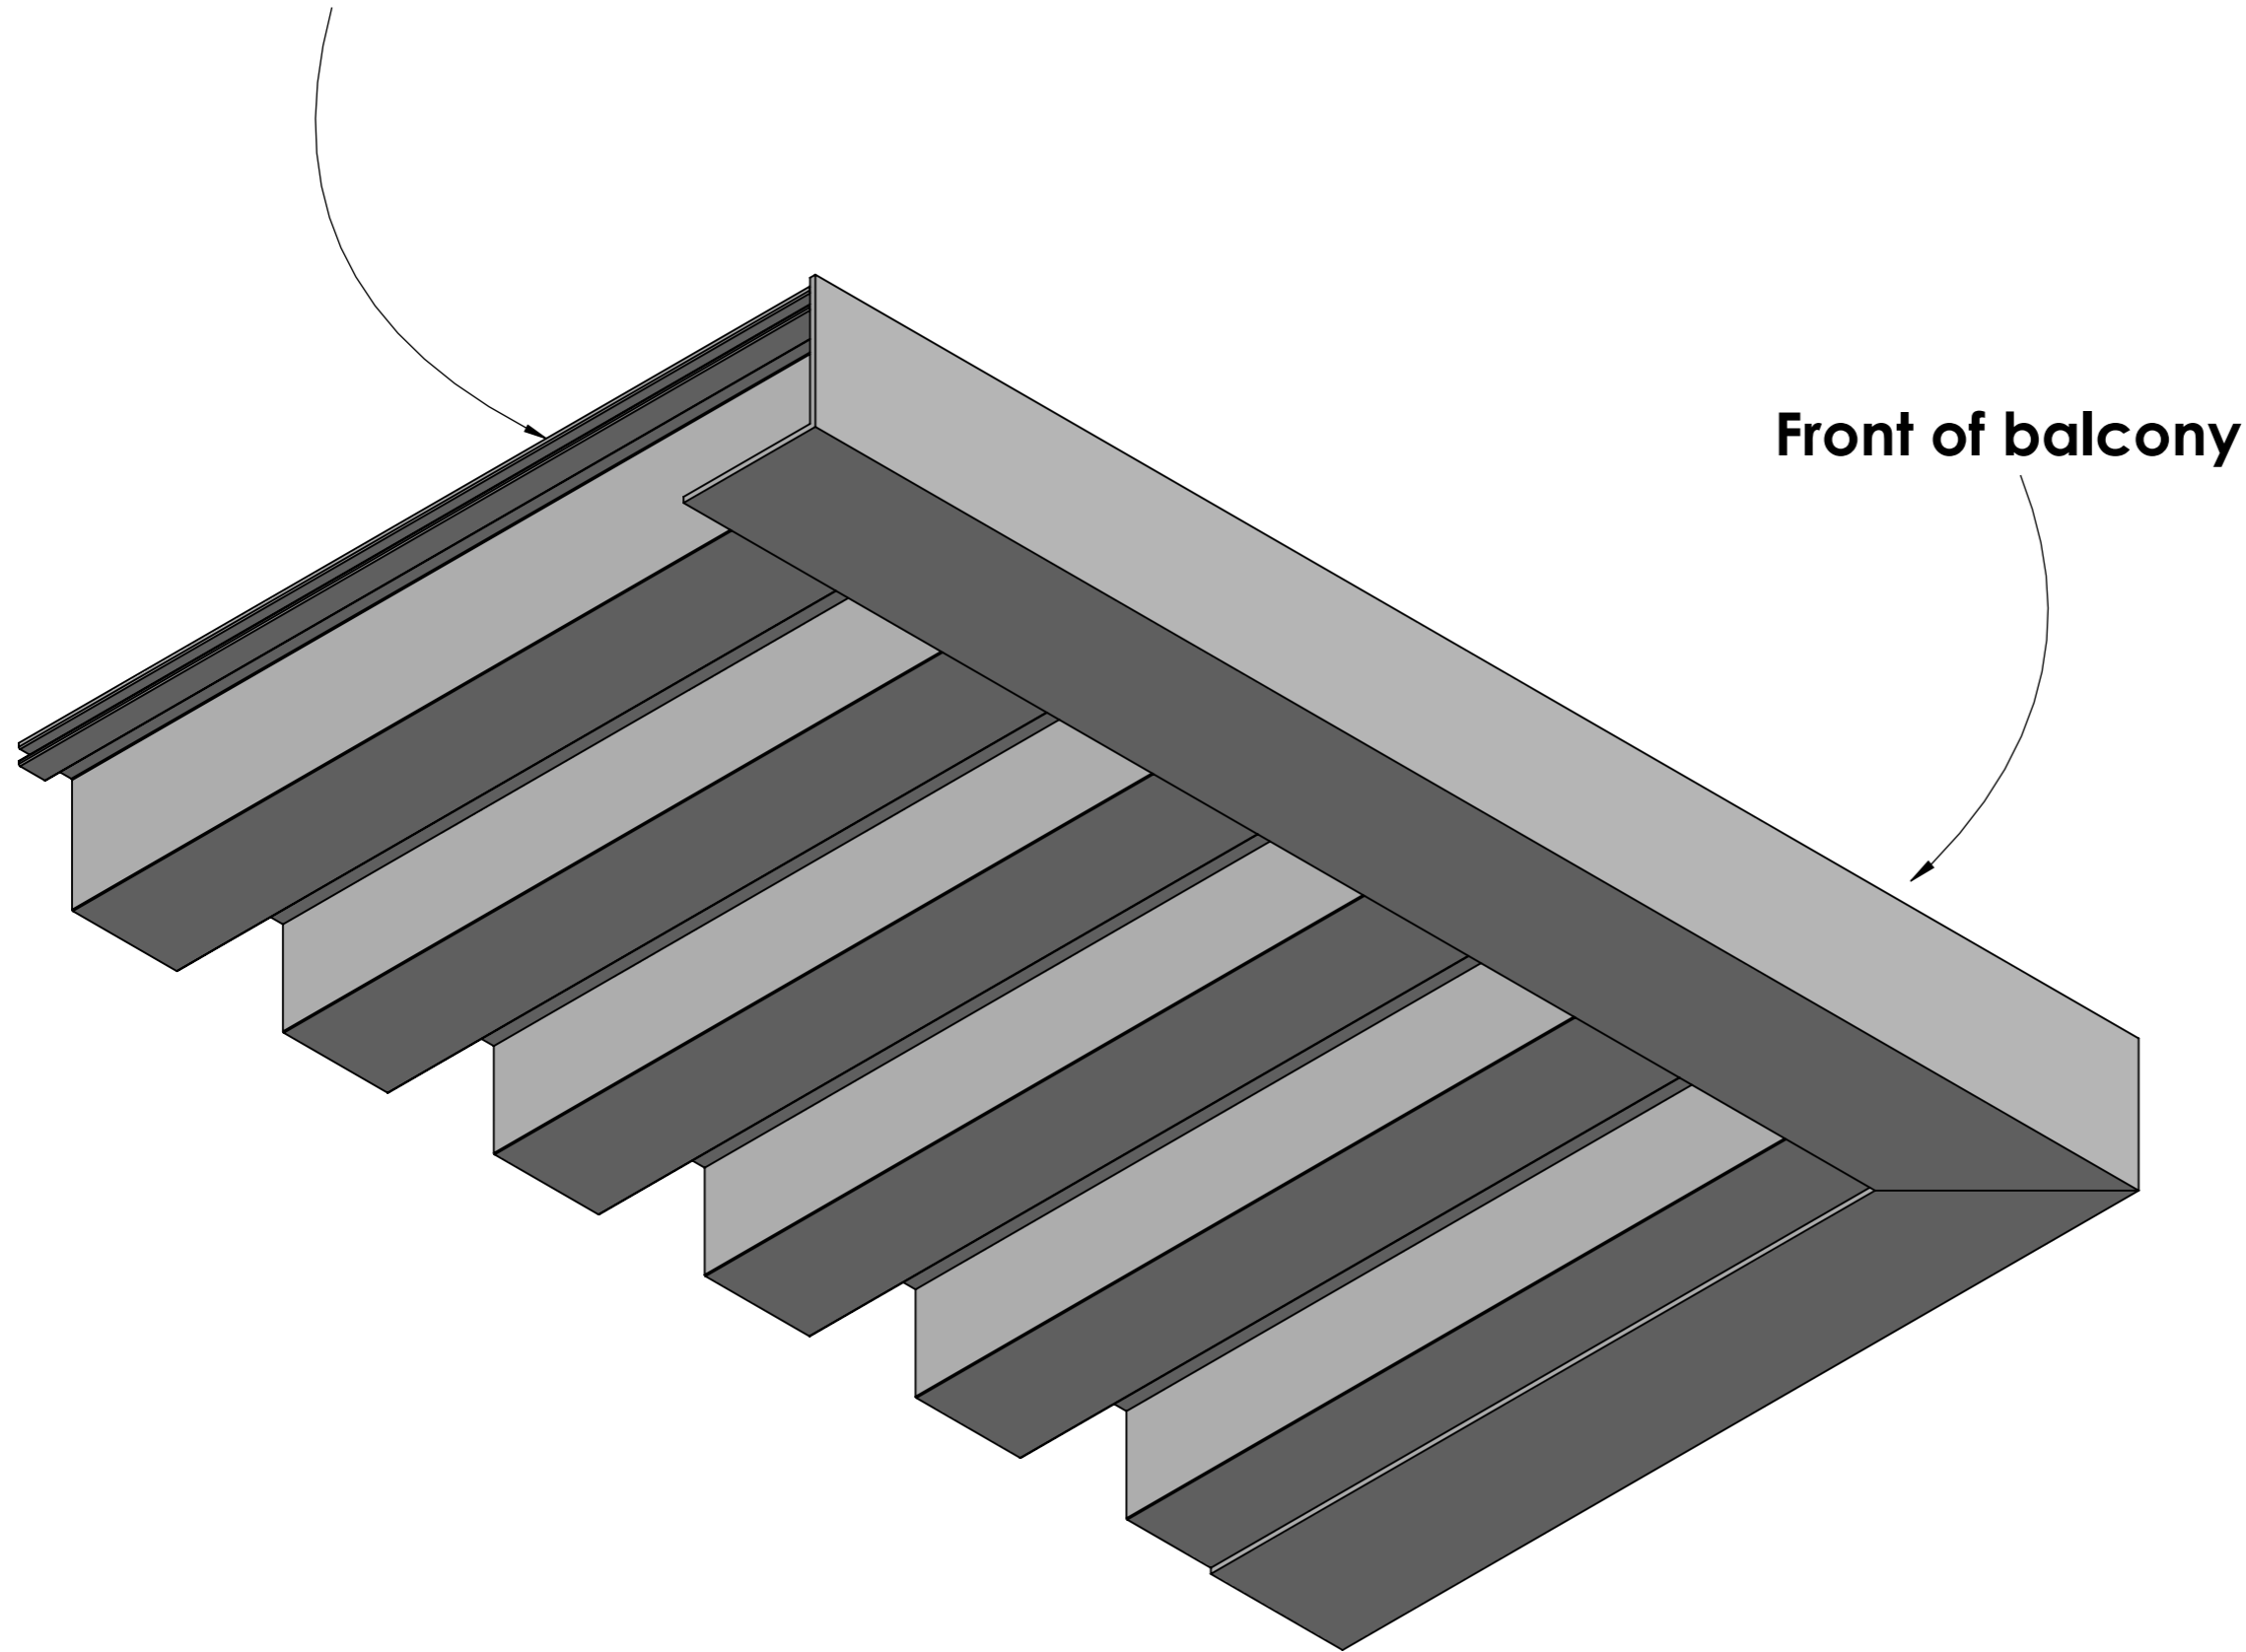

Notes.
Example sections of AliClad Decor

Corner section from underside

Customer Sign Off.

Sign _____

Date _____

Record Of Revision Changes.

1. Creation of drawing (V1)

Colour; Any Standard RAL Colour

Delivery and Storage.

When components are delivered please ensure they are inspected and stored flat, also please ensure they are stored out of the sun. Do not store components upright.

Product Details:

AliClad Decor