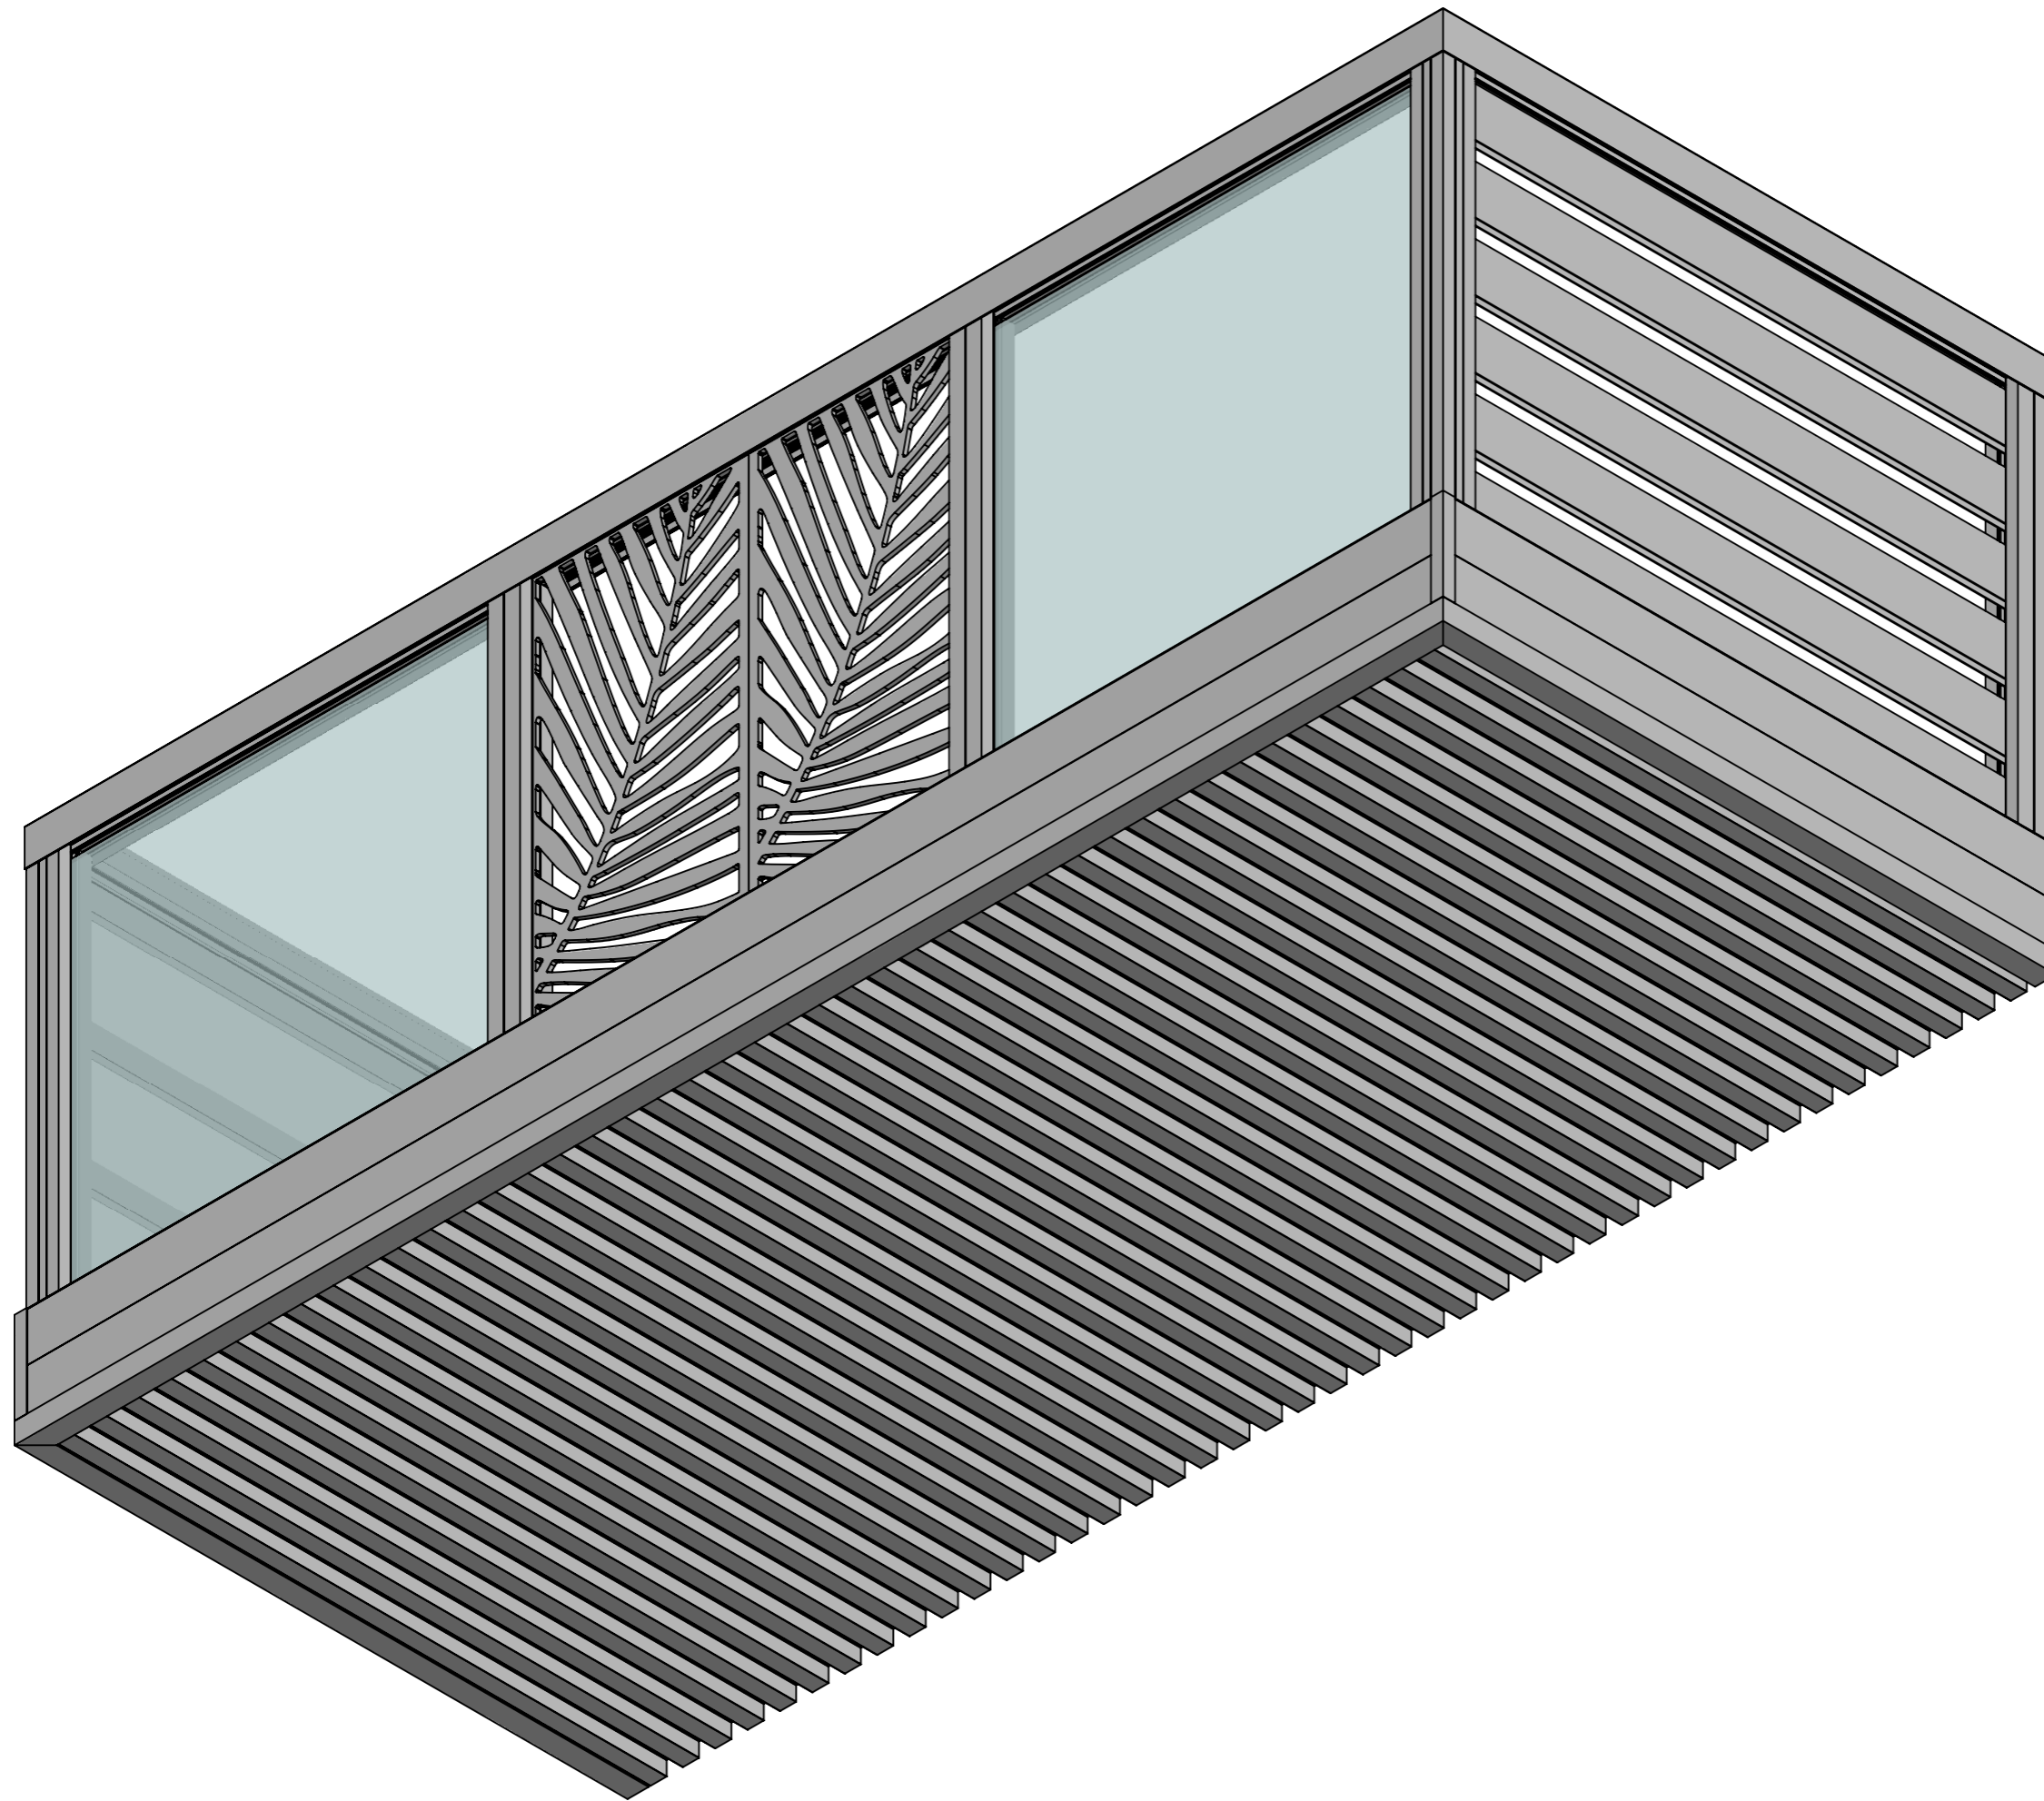

Drawing Title:

(AliClad Decor) - (Standard Drawing)

Product:

AliClad Decor

Date	Page Size	Scale	Drawn
14-07-20	A3 (L)	DNS	Shyam
Issuer	Sequence	(Tol)	Rev
MIL	000001	+/- 1mm	V1
If in any doubt about details on this drawing call us on 01622 235 672		Finish	Page
		PPC	3 of 4