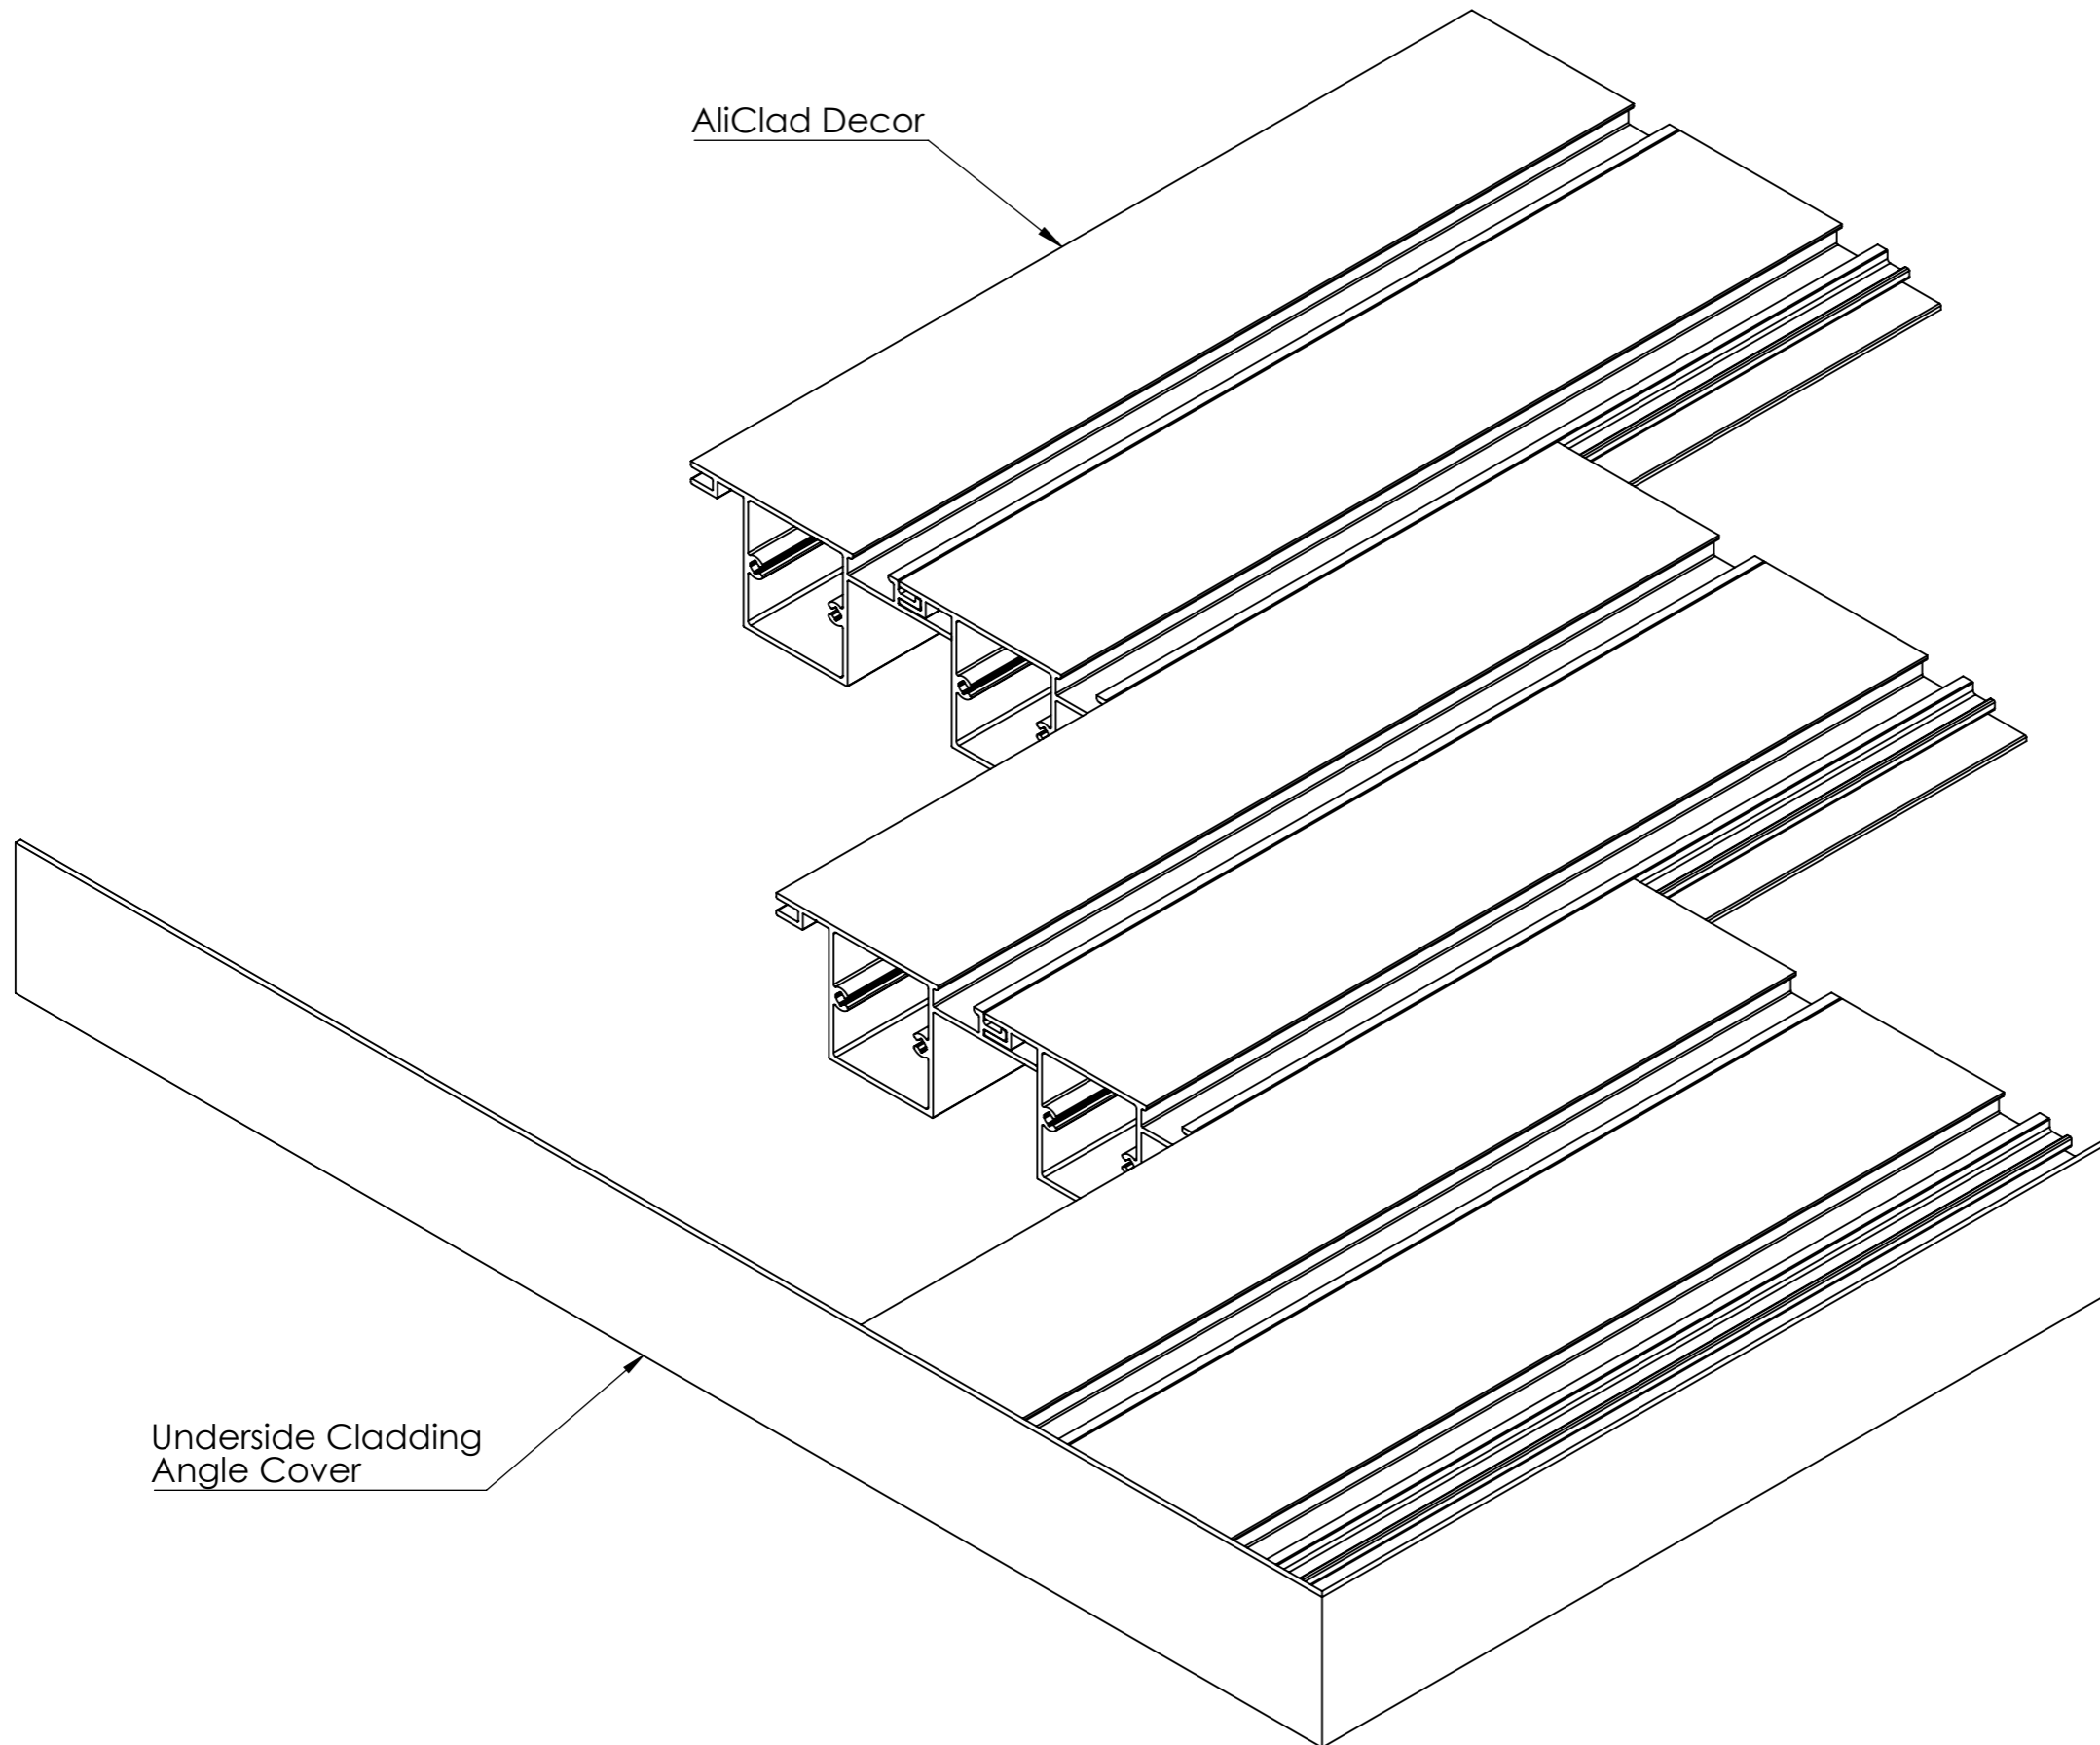

Corner Detail