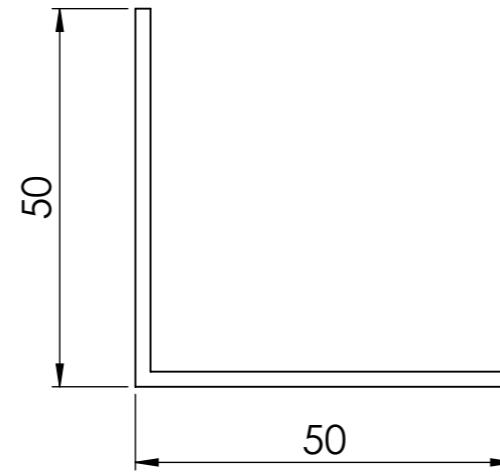

Underside Cladding Angle Cover