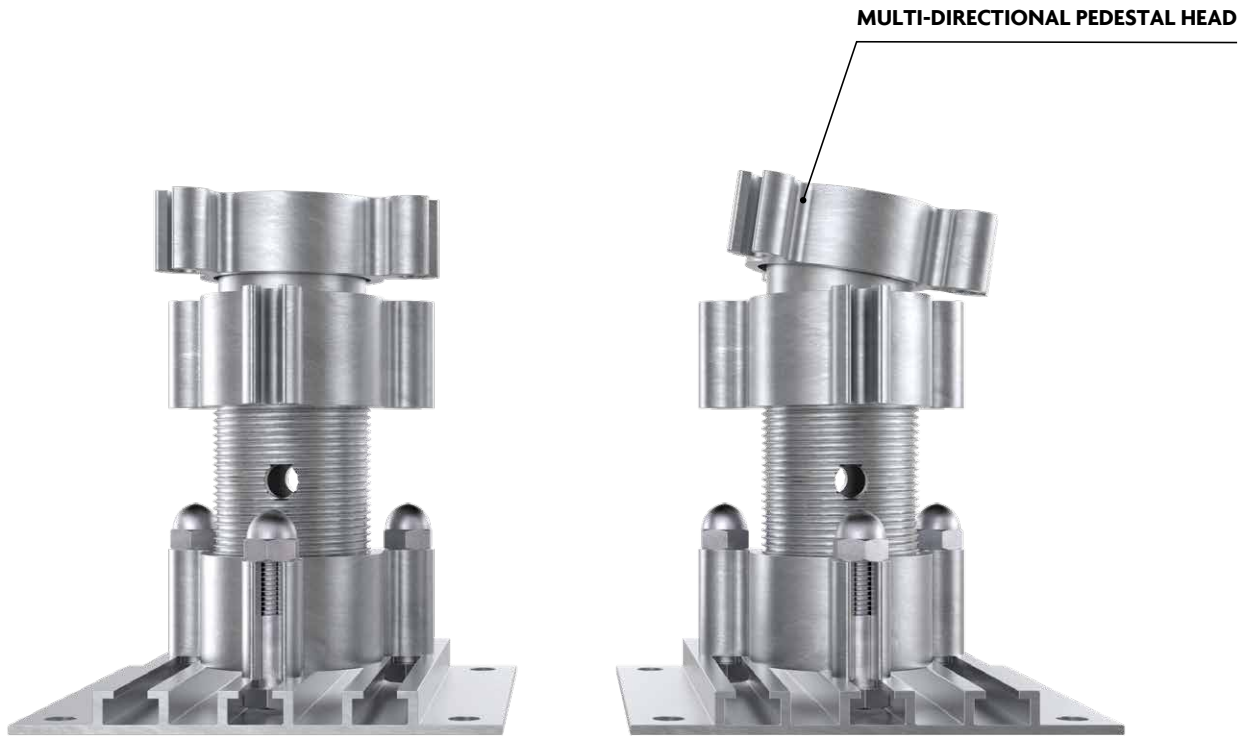

Components

Warranty

The pedestal is supplied with a **30 year warranty** against splitting, cracking, warping, splintering, rotting, twisting and material or manufacturing defects. It has a minimum **60 year life** expectancy.

ALL
ALUMINIUM

HEAT
RESISTANT

LOW
MAINTENANCE

RECYCLABLE

STABLE IN ALL
WEATHER
CONDITIONS

A1 FIRE
RATED

Rochester Airport Trading Estate
27 Laker Road
Rochester
Kent ME1 3QX

Tel: 01622 235 672
Email: info@alideck.co.uk
www.alideck.co.uk

ALIDECK™
Aluminium Decking